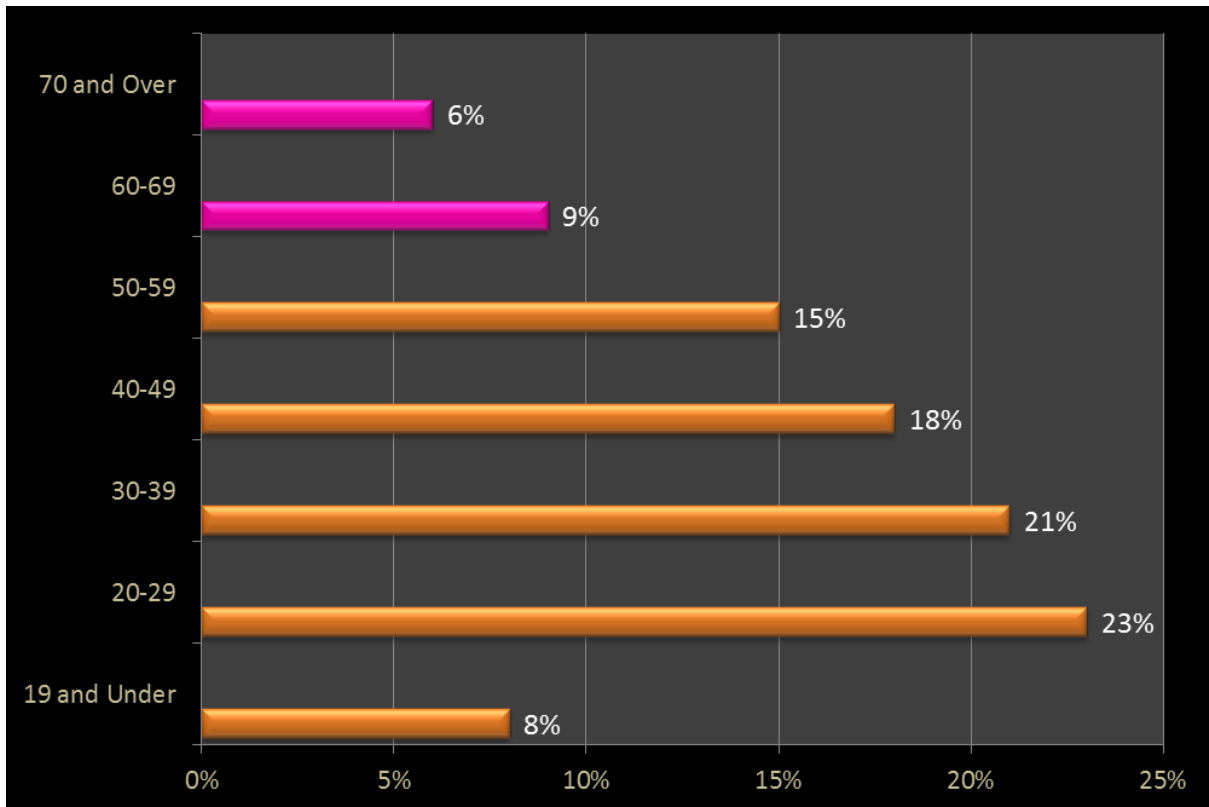

Identity Theft Complaints by Victim's Age<sup>1</sup>  
Demographics for Mature Americans Highlighted  
JANUARY 1—DECEMBER 31, 2011

<sup>1</sup>DATA SOURCE: *Consumer Sentinel Network Data Book for January—December 2011*. Federal Trade Commission. February 2012.